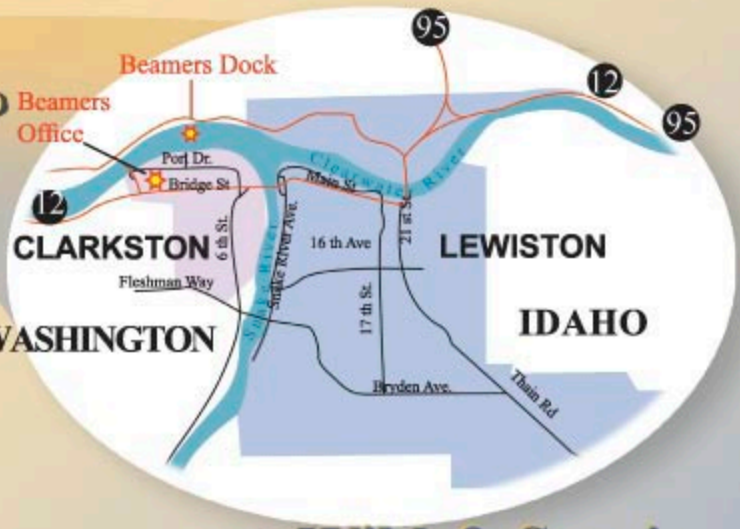

Clarkston Lewiston

WASHINGTON

WASHINGTON

LEWISTON

IDAHO

OREGON

IDAHO

Mileage to Beamers	
Boise, ID	265
Coeur D' Alene, ID	118
Missoula, MT	218
Portland, OR	336
Seattle, WA	332
Spokane, WA	119

Beamers Heller Bar Lodge

Beamers Copper Creek Lodge

Hells Canyon Dam (Spillway Elevation 1,688)